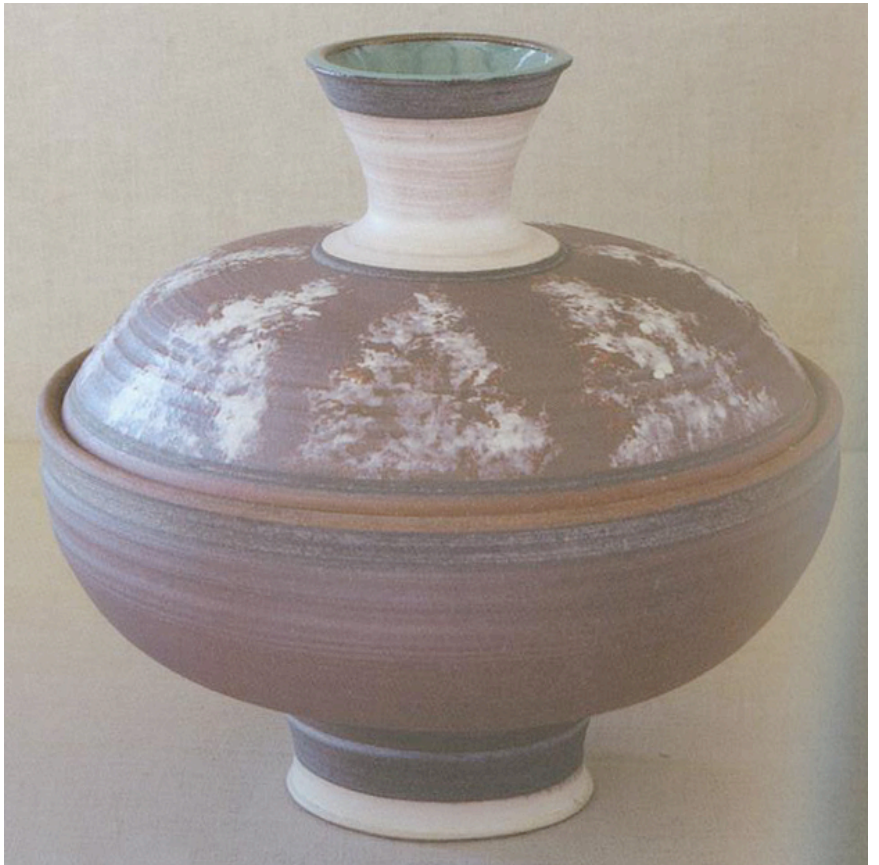

reform

GALLERY

Mary Tuthill Lindheim

Casserole

Stoneware, white clay with sponged slip decoration and deep turquoise glazed interior

USA, 1949

12" x 11"

1,800